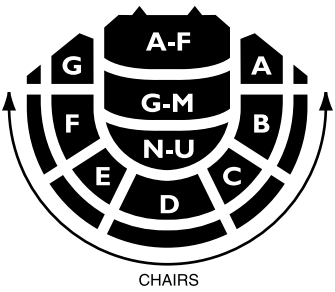

Please return this form, along with your payment.

THANK YOU!

CLASSICS SERIES

Fridays or Saturdays, 8 p.m.
Toledo Museum of Art Peristyle

	EARLY BIRD	After 07/15	Single Ticket Pricing*
Main A-F	\$232	\$240	\$310
Main G-M	\$238	\$248	\$310
Main N-U	\$232	\$240	\$310
Raised A	\$154	\$161	\$210
Raised B	\$249	\$256	\$330
Raised C	\$320	\$328	\$410
Raised D	\$345	\$368	\$460
Raised E	\$345	\$368	\$460
Raised F	\$288	\$296	\$360
Raised G	\$154	\$161	\$210
Chairs	\$140	\$146	\$190