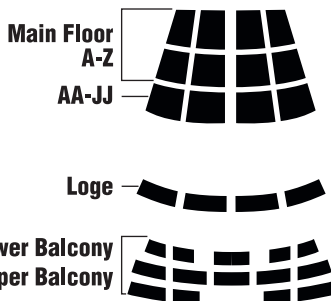

Section	Early Bird	After June 14
Left	\$ 95	\$110
Center	\$106	\$123
Right	\$ 95	\$110

SPECIAL EVENTS The Peristyle

Handel's Messiah

Section	Subscriber-Benefit Price
Main Floor A-F	\$20
Main Floor G-U	\$25
Raised A, G	\$20
Raised B, C, D, E, F	\$25
Chairs	\$16

419-246-8000

www.toledosymphony.com

Toledo Museum of Art Peristyle Seating Chart

Stranahan Seating Chart

Franciscan Center Seating Chart

The Planets

Gerstein Plays the Rhapsodies

Section	Subscriber-Benefit Price
Main A-F	\$ 26
Main G-U	\$ 28
Raised A	\$ 18
Raised B	\$ 28
Raised C	\$ 36
Raised D	\$ 40
Raised E	\$ 40
Raised F	\$ 32
Raised G	\$ 18