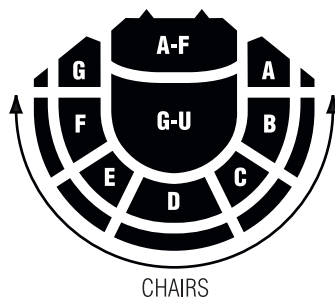

KEY BANK POPS SERIES

Saturdays, 8:00 pm, Stranahan Theater

Section	Early Bird	After June 14
Orchestra Pit	\$240	\$249
Loge	\$200	\$208
Main Floor A-EE	\$180	\$187
Main Floor FF-JJ	\$152	\$158
Lower Balcony	\$140	\$145
Upper Balcony	\$ 84	\$ 87

THE BLADE CHAMBER SERIES

Sundays, 7:00 pm, The Toledo Club, Centennial Room

Section	Early Bird	After June 14
Table Seats	\$105	\$140
Chairs	\$ 94	\$125

MOZART & MORE SERIES

Saturdays, 7:30 pm, Franciscan Center, Sylvania

Section	Early Bird	After June 14
Left	\$ 95	\$110
Center	\$106	\$123
Right	\$ 95	\$110

SPECIAL EVENTS The Peristyle

Handel's Messiah

Section	Subscriber-Benefit Price
Main Floor A-F	\$20
Main Floor G-U	\$25
Raised A, G	\$20
Raised B, C, D, E, F	\$25
Chairs	\$16

419-246-8000

www.toledosymphony.com

Toledo Museum of Art Peristyle Seating Chart

Stranahan Seating Chart

Franciscan Center Seating Chart

The Planets

Gerstein Plays the Rhapsodies

Section	Subscriber-Benefit Price
Main A-F	\$ 26
Main G-U	\$ 28
Raised A	\$ 18
Raised B	\$ 28
Raised C	\$ 36
Raised D	\$ 40
Raised E	\$ 40
Raised F	\$ 32
Raised G	\$ 18