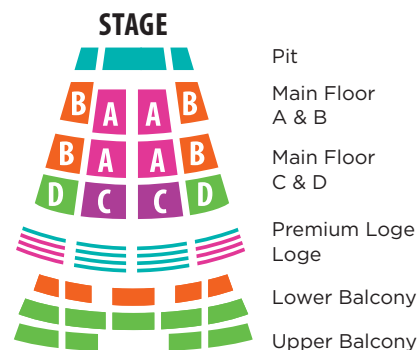

STRANAHAN THEATER