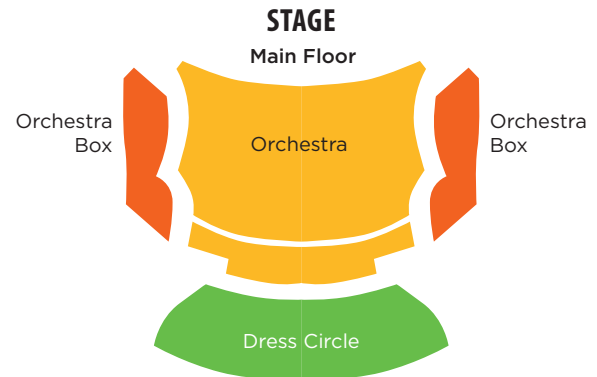

Saturdays at 2 PM - Valentine Theatre
Includes 4 concerts plus a free ticket to Mahler's Resurrection on May 17 or 18, 2019 at the Peristyle

Section	Subscriber Price	Full Price	You Save
Orchestra	$ 118	$148	$30
Orchestra Box	147	184	37
Dress Circle	93	116	23
Golden Circle Center	138	172	34
Golden Circle Sides	128	160	32
Golden Circle Box	154	192	38
Loge Center	118	148	30
Loge Sides	109	136	27
Balcony Center	93	116	23
Balcony Sides	80	100	20

CHAMBER SERIES

Sundays at 7 PM - Toledo Club
Includes 5 performances

Section	Subscriber Price	Full Price	You Save
Table Seats	$180	$225	$45
Chairs	140	174	35

THE ANDERSONS FAMILY SERIES

Sundays at 3 PM - Valentine Theatre and
ONE Saturday at 3 PM - Peristyle

Each adult who purchases a subscription will receive a FREE child subscription! Please specify number of adults and children in your party.

	Subscriber Price	Full Price	You Save
Adult + 1 Free Child	$ 75	$ 105	$ 30
Additional Child/Performance -		$10	
Additional Adult/Performance -		$25	

SPECIAL EVENTS

CHRISTMAS AT THE PERISTYLE

December 1, 2018 at 3 PM - Peristyle
$25 for adults | $10 for children

HANDEL'S MESSIAH

December 2, 2018 at 4 PM - Rosary Cathedral
$25 for adults | $10 for children

TOLEDO BALLET'S ANNUAL NUTCRACKER

Stranahan	Dec 8 & 9, 2018	Dec 8, 2018
	2 PM	7 PM
Main Floor A	$52	$56
Main Floor B	44	48
Main Floor C	38	40
Main Floor D	30	32
Premium Loge	58	62
Loge	50	54
Lower Balcony	34	36
Upper Balcony	24	26

See reverse side.

VALENTINE THEATRE