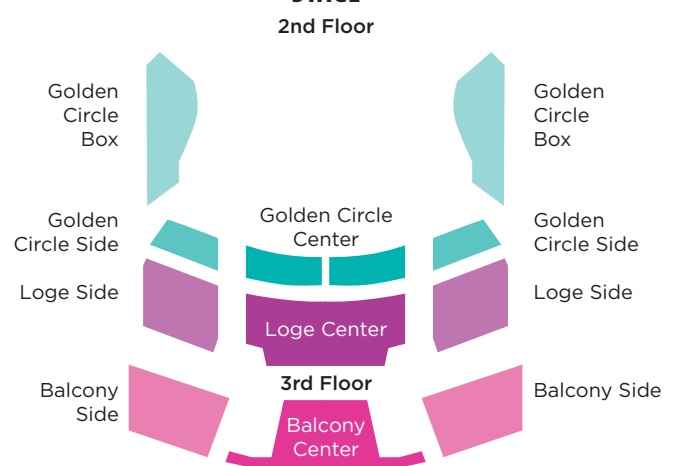

KEYBANK POPS SERIES

Saturdays at 8 PM - Stranahan Theater and ONE Sunday at 3 PM - Peristyle
Includes 5 performances at the Stranahan and 1 Sunday matinee at the Peristyle Theater

| Section | Subscriber Price | Full Price | You Save |
|---------------|------------------|------------|----------|
| Orchestra Pit | \$ 331 | \$ 414 | \$83 |
| Main Floor A | 298 | 372 | 74 |
| Main Floor B | 259 | 324 | 65 |
| Main Floor C | 202 | 252 | 50 |
| Main Floor D | 134 | 168 | 34 |
| Premium Loge | 336 | 420 | 84 |
| Loge | 312 | 390 | 78 |
| Lower Balcony | 211 | 264 | 53 |
| Upper Balcony | 154 | 192 | 38 |

| Section | Subscriber Price | Full Price | You Save |
|----------------------|------------------|------------|----------|
| Orchestra | \$ 118 | \$148 | \$30 |
| Orchestra Box | 147 | 184 | 37 |
| Dress Circle | 93 | 116 | 23 |
| Golden Circle Center | 138 | 172 | 34 |
| Golden Circle Sides | 128 | 160 | 32 |
| Golden Circle Box | 154 | 192 | 38 |
| Loge Center | 118 | 148 | 30 |
| Loge Sides | 109 | 136 | 27 |
| Balcony Center | 93 | 116 | 23 |
| Balcony Sides | 80 | 100 | 20 |

TOLEDO BALLET'S ANNUAL NUTCRACKER

| Stranahan | Dec 8 & 9, 2018 | Dec 8, 2018 |
|---------------|-----------------|-------------|
| | 2 PM | 7 PM |
| Main Floor A | \$52 | \$56 |
| Main Floor B | 44 | 48 |
| Main Floor C | 38 | 40 |
| Main Floor D | 30 | 32 |
| Premium Loge | 58 | 62 |
| Loge | 50 | 54 |
| Lower Balcony | 34 | 36 |
| Upper Balcony | 24 | 26 |

See reverse side.

VALENTINE THEATRE

STAGE

3rd Floor

STRANAHAN THEATRE FOR NUTCRACKER

STAGE